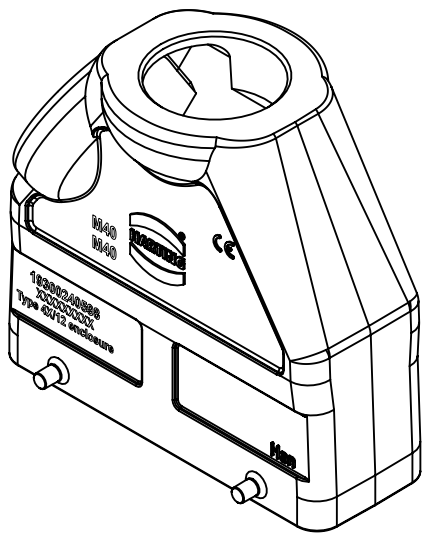

A

B

C

D

	All Dimensions in mm Original Size DIN A4		Scale 1:2	Free size tol.		Ref.	
						Sub.	
	All rights reserved		Created by MEYERLE	Inspected by GERB	Standardisation	Date 2021-10-06	
	Department EL PD					State Final Release	
HARTING			Title Han 24B top/side entry Hood HC M40			Doc-Key / ECM-Nr. 100178329/UGD/003/D 500000201450	
D-32339 Espelkamp			Type TB	Number 19 30 024 0598			
						Rev. <b>D</b>	Page 1/1