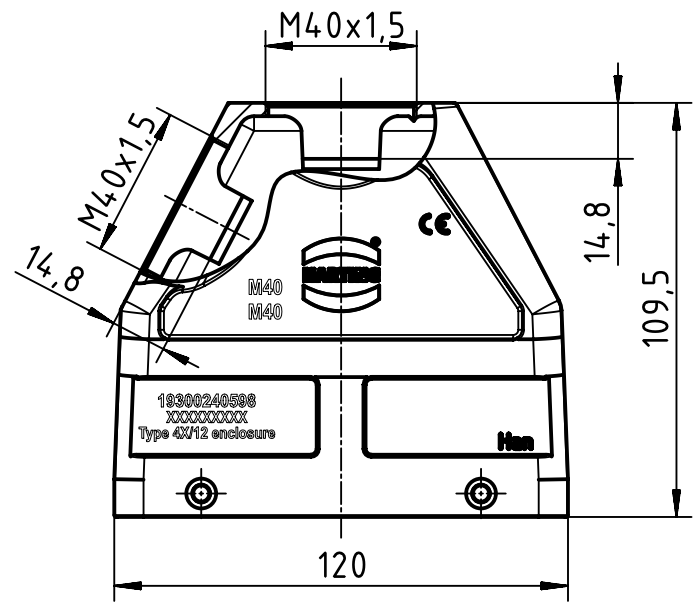

A

B

C

D

	All Dimensions in mm Original Size DIN A4		Scale 1:2	Free size tol.		Ref.	
						Sub.	
	All rights reserved		Created by MEYERLE	Inspected by GERB	Standardisation	Date 2021-10-06	
	Department EL PD					State Final Release	
HARTING			Title Han 24B top/side entry Hood HC M40			Doc-Key / ECM-Nr. 100178329/UGD/003/D 500000201450	
D-32339 Espelkamp			Type TB	Number 19 30 024 0598			
						Rev. <b>D</b>	Page 1/1