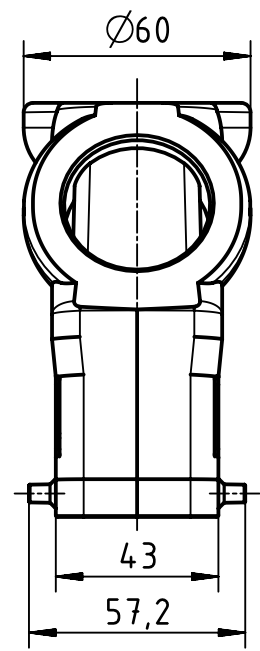

A

B

C

D

	All Dimensions in mm Original Size DIN A4		Scale 1:2	Free size tol.		Ref.	
						Sub.	
	All rights reserved		Created by MEYERLE	Inspected by GERB	Standardisation	Date 2021-10-06	
	Department EL PD					State Final Release	
HARTING			Title Han 24B top/side entry Hood HC M40			Doc-Key / ECM-Nr. 100178329/UGD/003/D 500000201450	
D-32339 Espelkamp			Type TB	Number 19 30 024 0598			
						Rev. <b>D</b>	Page 1/1